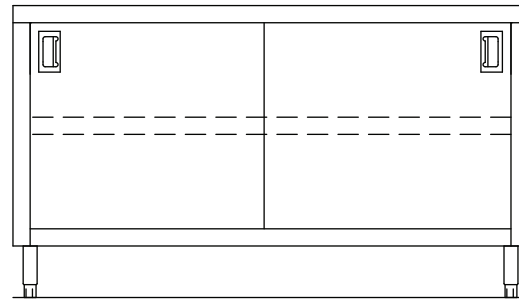

CABINETS

SLIDING DOORS WITH FLAT TOP

Item #:

Qty #:

Model #:

Project #:

CABINET FEATURES:

Choose from 24" or 30" widths, 4' to 12' lengths.

Uni-body design includes die formed rear and end panels. Welded to under-shelves to achieve a rigid one-piece unit.

Top: 16 gauge type 304 stainless steel.

Body and Shelves: Type 430 stainless steel.

Legs: 6" high stainless steel with adjustable bullet feet.

Sliding Doors: Double panel for extra rigidity.

DIMENSIONS		FLAT TOP W/O MIDSHELF		FLAT TOP W/MIDSHELF	
WIDTH	LENGTH	MODEL	WT.	MODEL	WT.
24"	4 FT	RJ-CBT-S-244	110	RJ-CBT-M-S-244	120
	5 FT	RJ-CBT-S-245	140	RJ-CBT-M-S-245	150
	6 FT	RJ-CBT-S-246	170	RJ-CBT-M-S-246	180
	7 FT	RJ-CBT-S-247	200	RJ-CBT-M-S-247	210
	8 FT	RJ-CBT-S-248	230	RJ-CBT-M-S-248	240
	9 FT	RJ-CBT-S-249	260	RJ-CBT-M-S-249	270
	10 FT	RJ-CBT-S-2410	290	RJ-CBT-M-S-2410	300
	11 FT	RJ-CBT-S-2411	320	RJ-CBT-M-S-2411	330
	12 FT	RJ-CBT-S-2412	350	RJ-CBT-M-S-2412	380
30"	4 FT	RJ-CBT-S-304	115	RJ-CBT-M-S-304	125
	5 FT	RJ-CBT-S-305	145	RJ-CBT-M-S-305	155
	6 FT	RJ-CBT-S-306	175	RJ-CBT-M-S-306	185
	7 FT	RJ-CBT-S-307	205	RJ-CBT-M-S-307	215
	8 FT	RJ-CBT-S-308	235	RJ-CBT-M-S-308	245
	9 FT	RJ-CBT-S-309	265	RJ-CBT-M-S-309	275
	10 FT	RJ-CBT-S-3010	300	RJ-CBT-M-S-3010	305
	11 FT	RJ-CBT-S-3011	330	RJ-CBT-M-S-3011	345
	12 FT	RJ-CBT-S-3012	360	RJ-CBT-M-S-3012	380