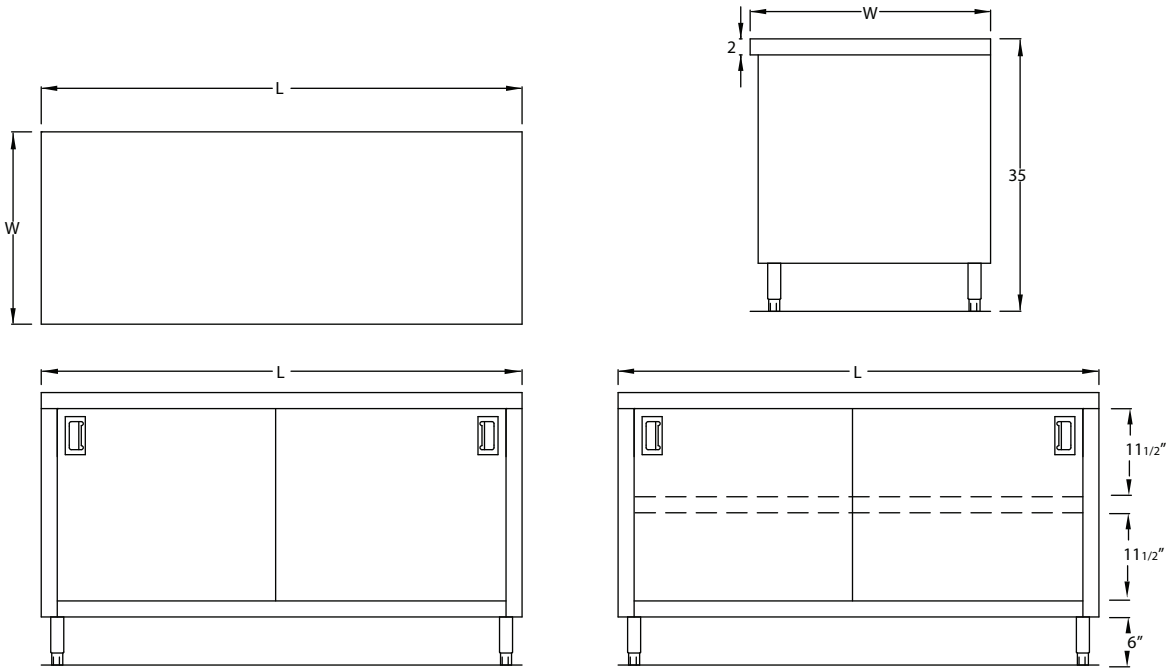

DIMENSIONS & SPECIFICATIONS

DIMENSIONS ARE TYPICAL (TOL. +/- 1/2")

FLAT TOP W/O MIDSHELF				FLAT TOP W/MIDSHELF			
MODEL	W	L	DOORS	MODEL	W	L	DOORS
RJ-CBT-S-244	24"	4'	2	RJ-CBT-M-S-244	24"	4'	2
RJ-CBT-S-245	24"	5'	2	RJ-CBT-M-S-245	24"	5'	2
RJ-CBT-S-246	24"	6'	2	RJ-CBT-M-S-246	24"	6'	2
* RJ-CBT-S-247	24"	7'	4	* RJ-CBT-M-S-247	24"	7'	4
* RJ-CBT-S-248	24"	8'	4	* RJ-CBT-M-S-248	24"	8'	4
* RJ-CBT-S-249	24"	9'	4	* RJ-CBT-M-S-249	24"	9'	4
* RJ-CBT-S-2410	24"	10'	4	* RJ-CBT-M-S-2410	24"	10'	4
* RJ-CBT-S-2411	24"	11'	4	* RJ-CBT-M-S-2411	24"	11'	4
* RJ-CBT-S-2412	24"	12'	4	* RJ-CBT-M-S-2412	24"	12'	4
RJ-CBT-S-304	30"	4'	2	RJ-CBT-M-S-304	30"	4'	2
RJ-CBT-S-305	30"	5'	2	RJ-CBT-M-S-305	30"	5'	2
RJ-CBT-S-306	30"	6'	2	RJ-CBT-M-S-306	30"	6'	2
* RJ-CBT-S-307	30"	7'	4	* RJ-CBT-M-S-307	30"	7'	4
* RJ-CBT-S-308	30"	8'	4	* RJ-CBT-M-S-308	30"	8'	4
* RJ-CBT-S-309	30"	9'	4	* RJ-CBT-M-S-309	30"	9'	4
* RJ-CBT-S-3010	30"	10'	4	* RJ-CBT-M-S-3010	30"	10'	4
* RJ-CBT-S-3011	30"	11'	4	* RJ-CBT-M-S-3011	30"	11'	4
* RJ-CBT-S-3012	30"	12'	4	* RJ-CBT-M-S-3012	30"	12'	4

* All cabinets 84" or longer come standard with 6 legs.

RJ Fabricators reserves the right to progressively alter our product specifications to maintain our premium quality.