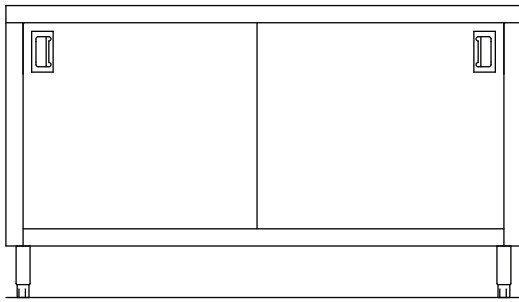

CABINETS

SLIDING DOORS WITH FLAT TOP

Item #:

Qty #:

Model #:

Project #:

CABINET FEATURES:

Choose from 24" or 30" widths, 4' to 12' lengths.

Uni-body design includes die formed rear and end panels. Welded to under-shelves to achieve a rigid one-piece unit.

Top: 16 gauge type 304 stainless steel.

Body and Shelves: Type 430 stainless steel.

Legs: 6" high stainless steel with adjustable bullet feet.

Sliding Doors: Double panel for extra rigidity.

DIMENSIONS		FLAT TOP W/O MIDSHELF		FLAT TOP W/MIDSHELF	
WIDTH	LENGTH	MODEL	WT.	MODEL	WT.
24"	4 FT	RJ-CBT-S-244	110	RJ-CBT-M-S-244	120
	5 FT	RJ-CBT-S-245	140	RJ-CBT-M-S-245	150
	6 FT	RJ-CBT-S-246	170	RJ-CBT-M-S-246	180
	7 FT	RJ-CBT-S-247	200	RJ-CBT-M-S-247	210
	8 FT	RJ-CBT-S-248	230	RJ-CBT-M-S-248	240
	9 FT	RJ-CBT-S-249	260	RJ-CBT-M-S-249	270
	10 FT	RJ-CBT-S-2410	290	RJ-CBT-M-S-2410	300
	11 FT	RJ-CBT-S-2411	320	RJ-CBT-M-S-2411	330
	12 FT	RJ-CBT-S-2412	350	RJ-CBT-M-S-2412	380
30"	4 FT	RJ-CBT-S-304	115	RJ-CBT-M-S-304	125
	5 FT	RJ-CBT-S-305	145	RJ-CBT-M-S-305	155
	6 FT	RJ-CBT-S-306	175	RJ-CBT-M-S-306	185
	7 FT	RJ-CBT-S-307	205	RJ-CBT-M-S-307	215
	8 FT	RJ-CBT-S-308	235	RJ-CBT-M-S-308	245
	9 FT	RJ-CBT-S-309	265	RJ-CBT-M-S-309	275
	10 FT	RJ-CBT-S-3010	300	RJ-CBT-M-S-3010	305
	11 FT	RJ-CBT-S-3011	330	RJ-CBT-M-S-3011	345
	12 FT	RJ-CBT-S-3012	360	RJ-CBT-M-S-3012	380